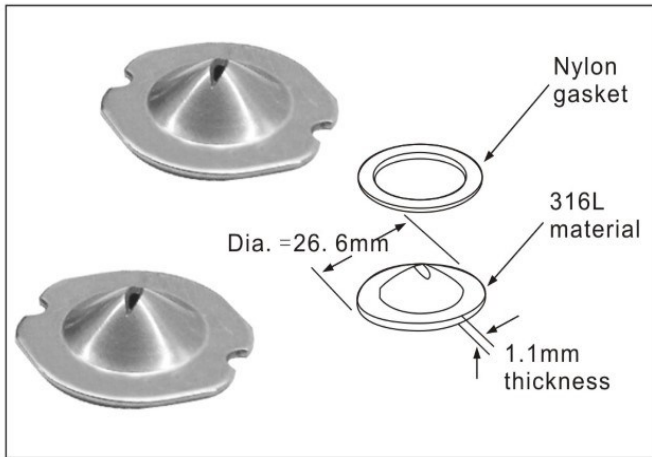

## DESIGN FEATURES

PTC nozzle special design for brush shower bar  
 Spray angle :0°30°,60°,75°  
 Use 264 gasket when install it.