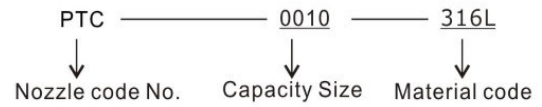

ORDERING INFORMATION

PERFORMANCE DATA

Capacity size	Orifice diameter (mm)	Capacity (liters per minute)					Spray angle at 4bar	
		1.5Bar	3Bar	7Bar	20Bar	55Bar		
PTC-0002	1.0	0.64	0.91	1.4	2.3	3.9	0°	
PTC-0003	1.2	0.92	1.3	2.0	3.4	5.6		
PTC-0004	1.5	1.2	1.7	2.6	4.4	7.3		
PTC-0006	1.8	1.7	2.4	3.7	6.2	10.3		
PTC-0008	2.0	2.2	3.1	4.8	8.1	13.4		
PTC-0010	2.2	2.8	4.0	6.2	10.4	17.2		
PTC-3012	2.5	3.5	4.9	7.5	12.6	21		
PTC-3016	2.8	4.5	6.3	9.7	16.4	27		
PTC-3020	3.0	5.5	7.8	11.9	20	33		
PTC-3025	3.5	7.2	10.1	15.5	26	43		
PTC-3031	4.0	8.8	12.4	18.9	32	53		
PTC-3040	4.5	11.3	15.9	24	41	68		
PTC-3049	5.0	13.7	19.4	30	50	83		
PTC-3078	6.0	22	31	48	81	135		
PTC-3099	7.0	29	39	60	101	167		
PTC-30124	8.0	35	49	75	126	210		
PTC-6002	1.0	0.64	0.91	1.4	2.3	3.9	60°	
PTC-6003	1.2	0.92	1.3	2.0	3.4	5.6		
PTC-6004	1.5	1.2	1.7	2.6	4.4	7.3		
PTC-6006	1.8	1.7	2.4	3.7	6.2	10.3		
PTC-6008	2.0	2.2	3.1	4.8	8.1	13.4		
PTC-6010	2.2	2.8	4.0	6.2	10.4	17.2		
PTC-6012	2.5	3.5	4.9	7.5	12.6	21		
PTC-6016	2.8	4.5	6.3	9.7	16.4	27		
PTC-6020	3.0	5.5	7.8	11.9	20	33		
PTC-6025	3.5	7.2	10.1	15.5	26	43		
PTC-6031	4.0	8.8	12.4	18.9	32	53		
PTC-3040	4.5	11.3	15.9	24	41	68		
PTC-6049	5.0	13.7	19.4	30	50	83		
PTC-6078	6.0	22	31	47	80	133		
PTC-6099	7.0	28	39	60	101	167		
PTC-60124	8.0	35	49	75	126	210		
PTC-7502	1.0	0.64	0.91	1.4	2.3	3.9		75°
PTC-7503	1.2	0.92	1.3	2.0	3.4	5.6		
PTC-7504	1.5	1.2	1.7	2.6	4.4	7.3		
PTC-7506	1.8	1.7	2.4	3.7	6.2	10.3		
PTC-7508	2.0	2.2	3.1	4.8	8.1	13.4		
PTC-7510	2.2	2.8	4.0	6.2	10.4	17.2		
PTC-7512	2.5	3.5	4.9	7.5	12.6	21		
PTC-7516	2.8	4.5	6.3	9.7	16.4	27		
PTC-7520	3.0	5.5	7.8	11.9	20	33		
PTC-7525	3.5	7.2	10.1	15.5	26	43		
PTC-7531	4.0	8.8	12.4	18.9	32	53		
PTC-7541	4.5	11.3	15.9	24	41	68		
PTC-7549	5.0	13.7	19.4	30	50	83		
PTC-7578	6.0	22	31	48	81	133		
PTC-7599	7.0	28	39	60	101	167		
PTC-75124	8.0	35	49	75	126	210